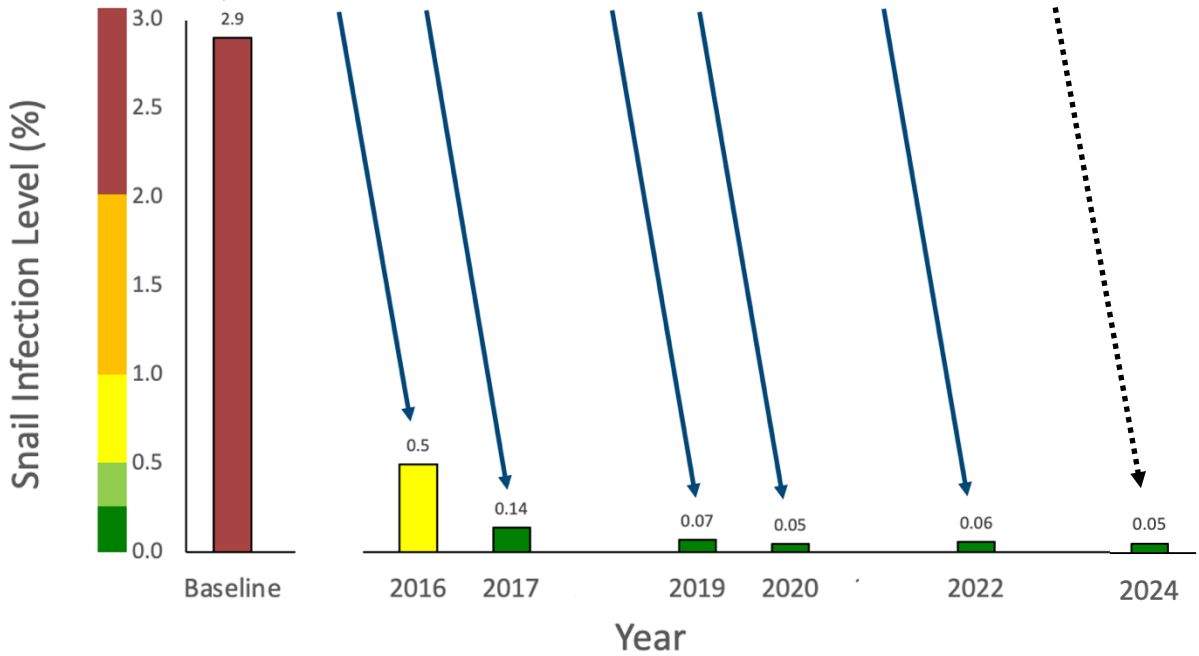

Higgins Lake (Roscommon County, MI)

2014	2015	2016	2017	2018	2019	2020	2021	2022	2023
	Common Merganser Brood Relocation Program								
??	0 -81	0 -45	0 -55	0 -16	0 -14	0 0	0 0	0	16

Resident Ducklings Pass SI Infection to Next Year's Snails

Crystal Lake (Benzie County, MI)

2016	2017	2018	2019	2020	2021	2022	2023
	Common Merganser Brood Relocation Program						
61	0 -126	0 -143	0 -93	0 -89	0 -90	85	86

Resident Ducklings Pass SI Infection to Next Year's Snails